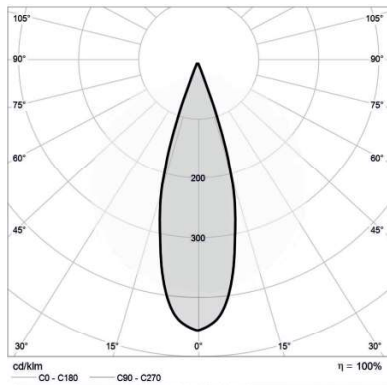

FAMILY OF DEEP RECESSED ,LED MULTI DOWNLIGHT OPERATING AT 7 W. 220-240 VAC INPUT.

Technical description

The range of recessed boxed downlights is available in singular, twin or triple variants. Providing a fix lighting solution. In the box are lamp holders for use with halogen or LED lamps and easy clip lamp. The body material is made of an iron sheet. Total power : Gu10 7w. (each light source) ,color temperature is 3000-6000 kelvin . Color rendering index : Ra >80

Application

- Restaurant
- Hotel
- Retail

Correlated color temperature: 3000 - 6000 kelvin
Rated median useful life: 50000h L70 at 25°C Luminaire
input power: 3 x 7 w

Dimensions: 290 x 110 x 100 mm
Total power: 3 x 7w or Gu10
Weight: 1.05 kg