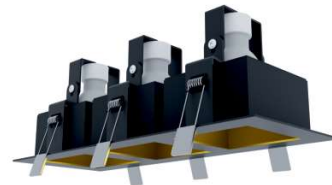

BAHAR TRIPLE

THE FAMILY OF DEEP RECESSED, LED MULTI DOWNLIGHT

BAHAR TRIPLE

LED_Downlight family	IP44	IK03	LED	⊕	T _a 25	5	⚡	↕	⊞	⊞	
----------------------	------	------	-----	---	-------------------	---	---	---	---	---	--

FAMILY OF DEEP RECESSED ,LED MULTI DOWNLIGHT OPERATING AT 7 W. 220-240 VAC INPUT.

Technical description

The range of recessed boxed downlights is available in singular, twin or triple variants. Providing a fix lighting solution. In the box are lamp holders for use with halogen or LED lamps and easy clip lamp. The body material is made of an iron sheet. Total power : Gu10 7w. (each light source) ,color temperature is 3000-6000 kelvin . Color rendering index : Ra >80

Application

- Restaurant
- Hotel
- Retail

Correlated color temperature: 3000 - 6000 kelvin
Rated median useful life: 50000h L70 at 25°C Luminaire
input power: 3 x 7 w

Dimensions: 290 x 110 x 100 mm
Total power: 3 x 7w or Gu10
Weight: 1.05 kg

Mounting and installation

Suitable for indoor recessed, ceiling mounting, cut out dimension: 270 x 100 . Simple installation with fitting springs.

Options: