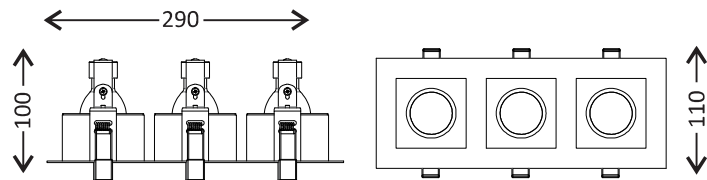

FAMILY OF DEEP RECESSED ,LED MULTI DOWNLIGHT OPERATING AT 7 W. 220-240 VAC INPUT.

Technical description

The range of recessed boxed downlights is available in singular, twin or triple variants. Providing a fix lighting solution. In the box are lamp holders for use with halogen or LED lamps and easy clip lamp. The body material is made of an iron sheet. Total power : Gu10 7w. (each light source) ,color temperature is 3000-6000 kelvin . Color rendering index : Ra >80

Application

- Restaurant
- Hotel
- Retail

Correlated color temperature: 3000 - 6000 kelvin
Rated median useful life: 50000h L70 at 25°C Luminaire
input power: 3 x 7 w

Dimensions: 290 x 110 x 100 mm
Total power: 3 x 7w or Gu10
Weight: 1.05 kg

Mounting and installation

Suitable for indoor recessed, ceiling mounting, cut out dimension: 270 x 100 . Simple installation with fitting springs.

Options: